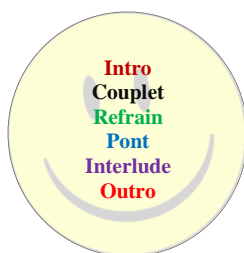

Someone like you Adele (2011)

♩ = 70

A	C#m	F#m	D	A	C#m	F#m	D ^{X3}
E F#m	D	E F#m	D ^{XX0130} D9	^{2/A} D	A E	F#m ^{X5} D	D ^{2/A}
Couplet X2/3	E F#m	D	E F#m	D D9	D ^{XX0234} D4+	A E	F#m ^{X4} D
Bm7	F#m7	D	Bm C#m7	Ralenti D	Refrain #2	Refrain #1	

Battements: Arpège "descente montée" #3 / Feu de camp

Intro

I heard that you're settled down
That you found a girl
And you're married now

I heard that your dreams came true
Guess she gave you things
I didn't give to you.

Old friend, why are you so shy?
Ain't like you to hold back
Or hide from the lie.

**I hate to turn up out of the blue
uninvited,
But I couldn't stay away, I couldn't
fight it.**

**I hoped you'd see my face
And that you'd be reminded that for
me, it isn't over.**

Nevermind, I'll find someone like you.
I wish nothing but the best for you too.

Don't forget me, I beg
I remember you said:
« Sometimes it lasts in love
But sometimes it hurts instead »
Sometimes it lasts in love
But sometimes it hurts instead, yeah.

You'd know how the time flies.
Only yesterday was the time of our lives.
We were born and raised in a summer
haze.

Bound by the surprise of our glory days.

Pont

Nevermind, I'll find someone like you.
I wish nothing but the best for you too.

Don't forget me, I beg,
I remember you said:
« Sometimes it lasts in love
But sometimes it hurts instead »

**Nothing compares,
No worries or cares.
Regrets and mistakes they're
memories made.
Who would have known how
bittersweet this would taste?**

Nevermind, I'll find someone like you.
I wish nothing but the best for you
ouh.

Don't forget me, I beg,
I remember you said:
« Sometimes it lasts in love
But sometimes it hurts instead »

Nevermind, I'll find someone like you.
I wish nothing but the best for you too
Don't forget me, I beg,
I remember you said:
« Sometimes it lasts in love
But sometimes it hurts instead »
Sometimes it lasts in love
But sometimes it hurts instead, yeah